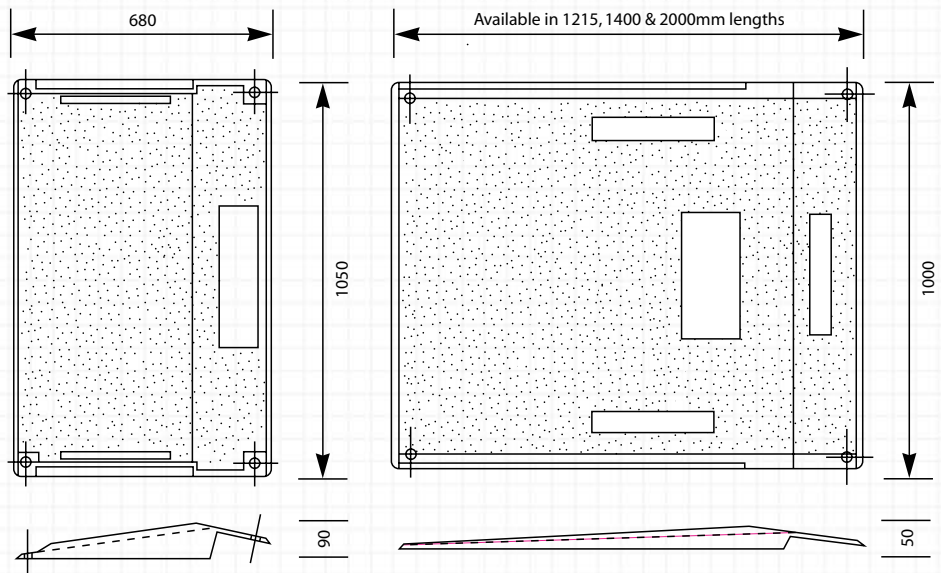

COLOURS

- Available in a range of colours with logos to match corporate identity.

BRIGHT IDEA GRAPHIC DESIGN 064-37554

Head Office: Killarney Manufacturing Group, Ballyspillane Ind Estate, Killarney, Co Kerry, Ireland

Ireland Tel + 353 64 32421 • UK Tel + 44 1453 791616

Email: info@kmggroup.eu • Web: www.kmggroup.eu

In accordance with Killarney Manufacturing Group's normal policy of product development this specification is subject to change without notice.