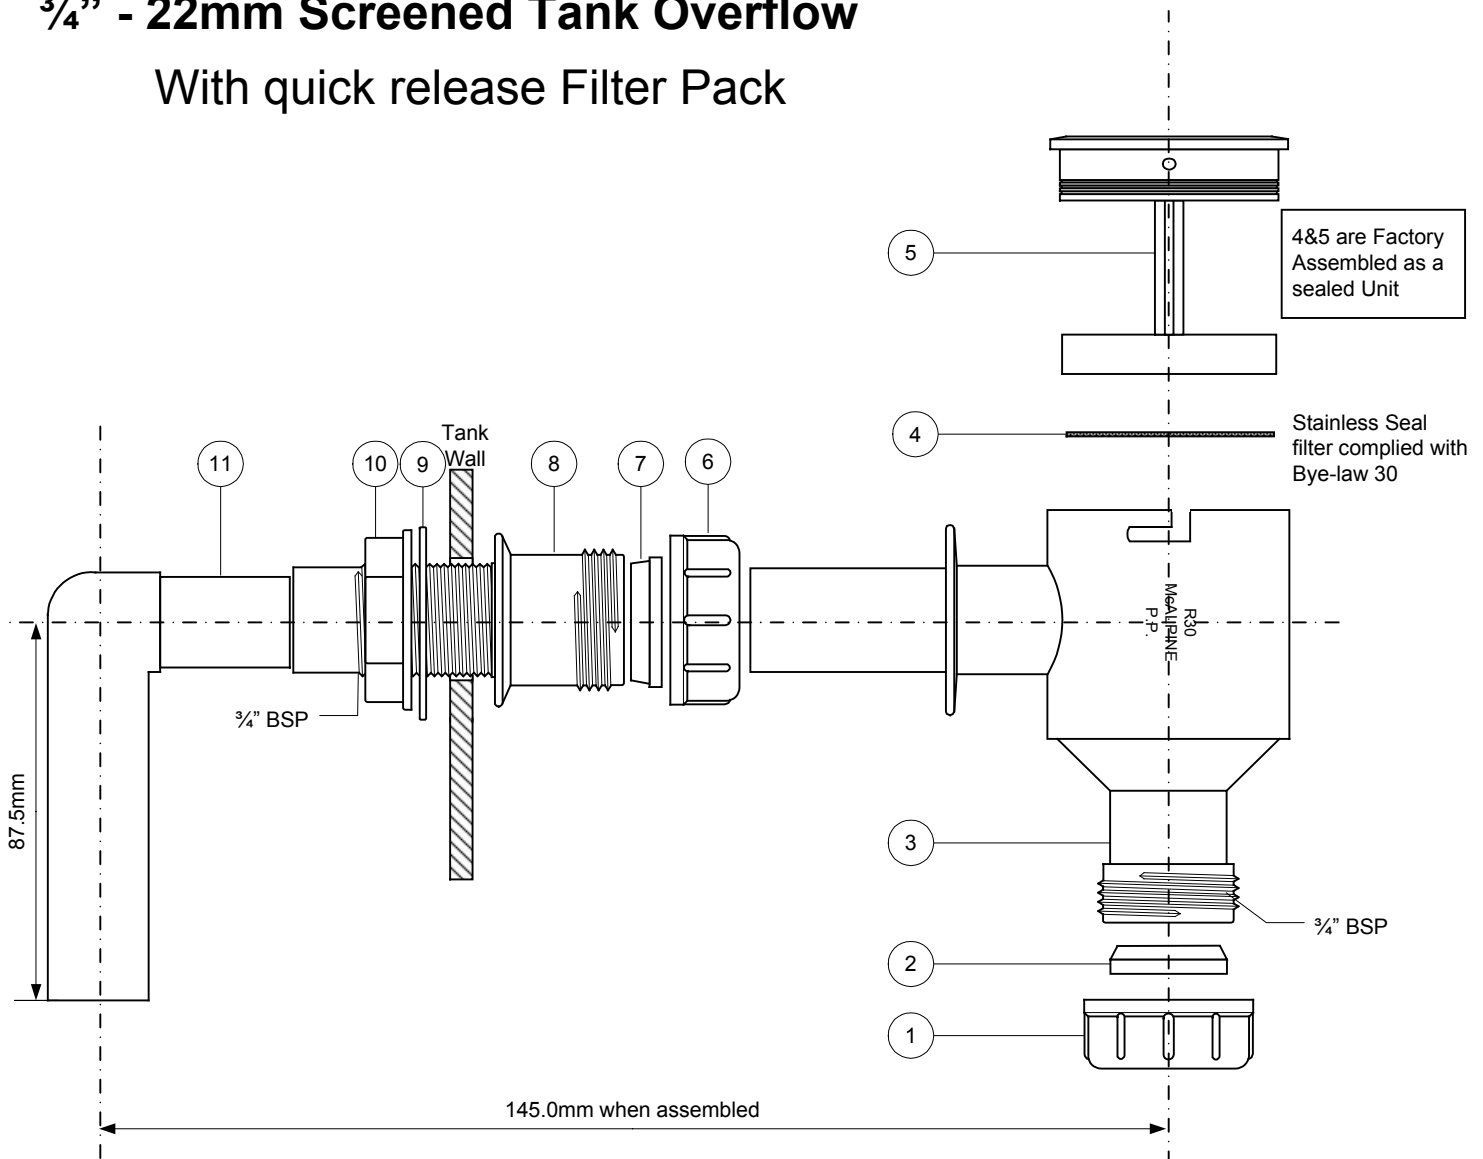

Code:

R30E

3/4" - 22mm Screened Tank Overflow With quick release Filter Pack

Items 3, 5 & 11
Are made in
the same tool

Part No.	Code	Description	Material
1	NUT-1.00-BLANK	Compression Nut	Polypropylene
2	TURBOOLIVE	Seal	TPV
3	R30-PL-BODY	Body	Polypropylene
4	P-FILTER-3/4	Filter	Stainless Steel
5	R30-PL-BODY	Filter Carrier	Polypropylene
6	NUT-1.00	Nut	Polypropylene
7	1.0-ISO	Seal	TPV
8	R11MBODY	Connector	Polypropylene
9	PWW18	Seal	LDPE
10	NUT-.75	Nut	A.B.S
11	R30-PL-BODY	Overflow Bend	Polypropylene